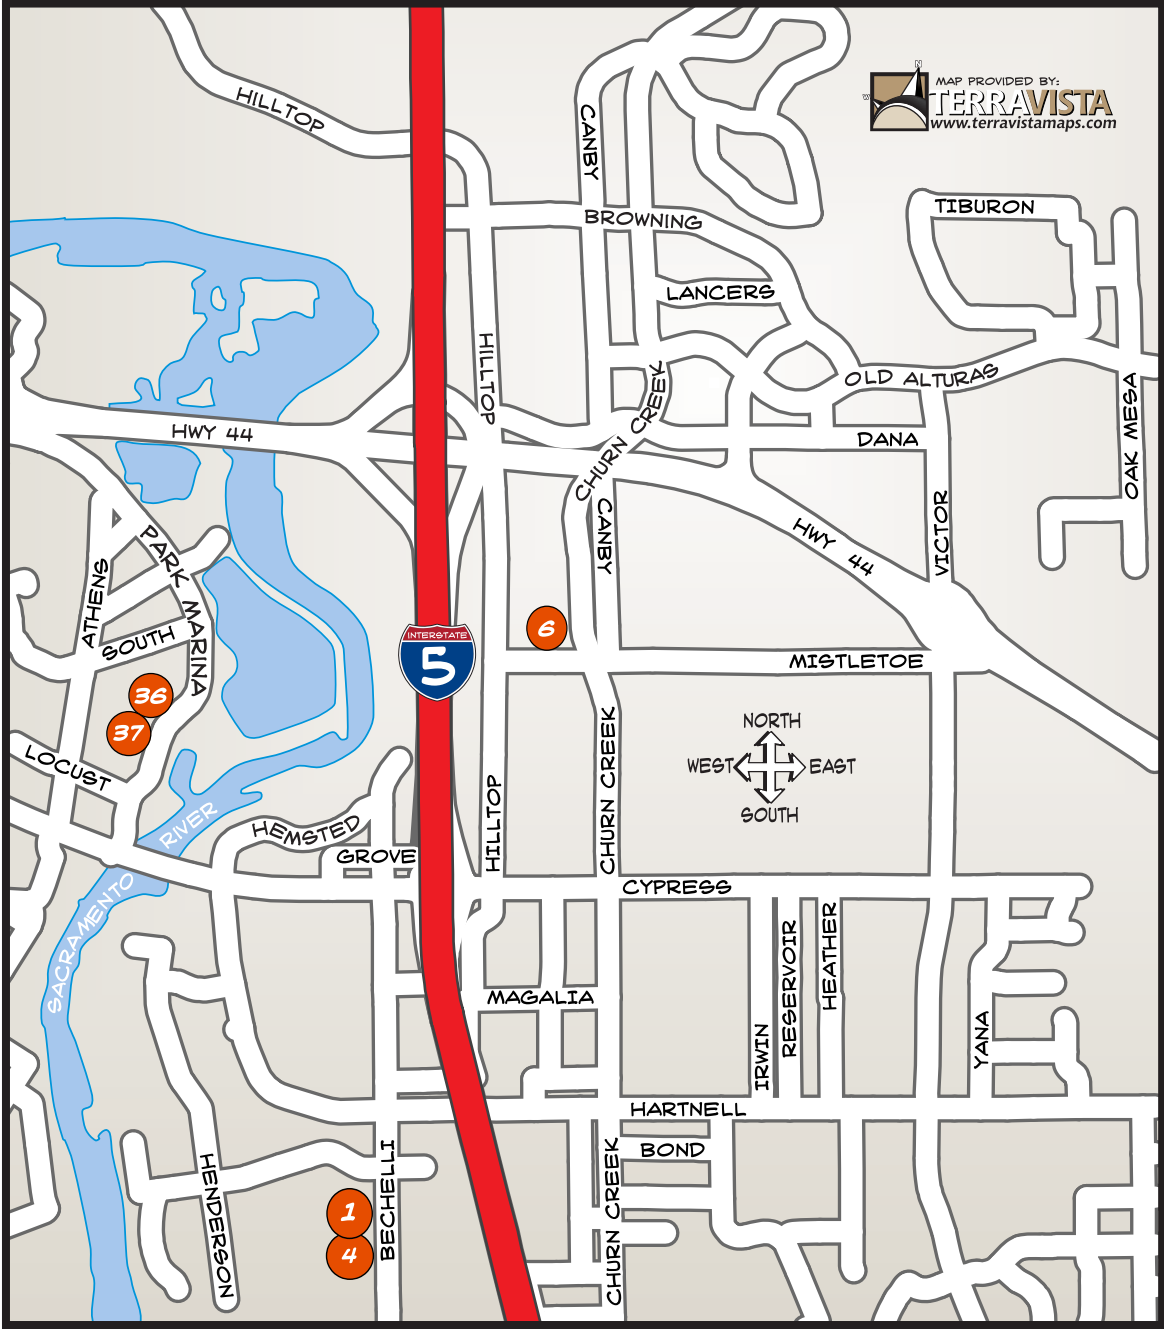

UPTOWN REDDING MAP

SATURDAY, JULY 9 • 6 TO 9 PM

SEE THE ARTHOP PAGE AT ANEWSCAFE.COM FOR DETAILS

MAP PROVIDED BY:
TERRAVISTA
www.terravistamaps.com

UPTOWN MAP LOCATIONS

- 1** BEVIE'S FINE ART GALLERY
3404 BECHELLI LN.
- 4** THE STUDIO EXPERIENCE
3404 BECHELLI LN. SUITE B
- 6** GALLERY 833
833 MISTLETOE LN. SUITE A4
- 36** PARMER'S FURNITURE & DESIGN
333 PARK MARINA CIRCLE
- 37** ETHAN ALLEN
307 PARK MARINA CIRCLE